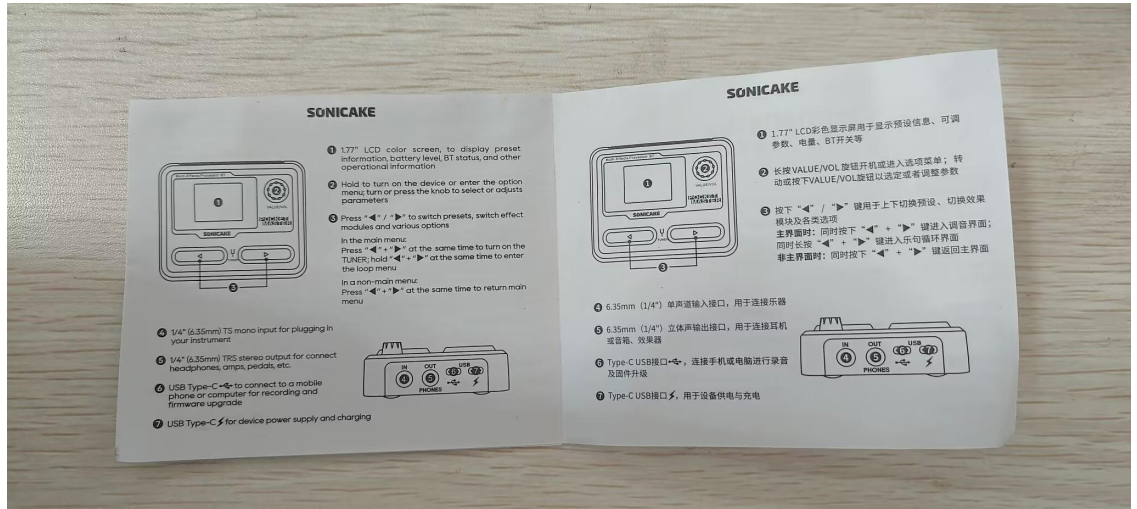

PRODUCT MANUAL

本模版由速卖通提供，仅供参考。卖家应根据产品的实际特性及销往国的法律要求自行调整，以确保最终用户手册**准确、完整并符合法律要求**。速卖通不对因使用本模版产生的任何合规或法律问题承担责任。This template is provided by AliExpress for reference only. Sellers should adjust the content based on actual product features and local laws to ensure that the final user manual is **accurate, complete, and legally compliant**. AliExpress assumes no responsibility for any compliance or legal issues arising from the use of this template.